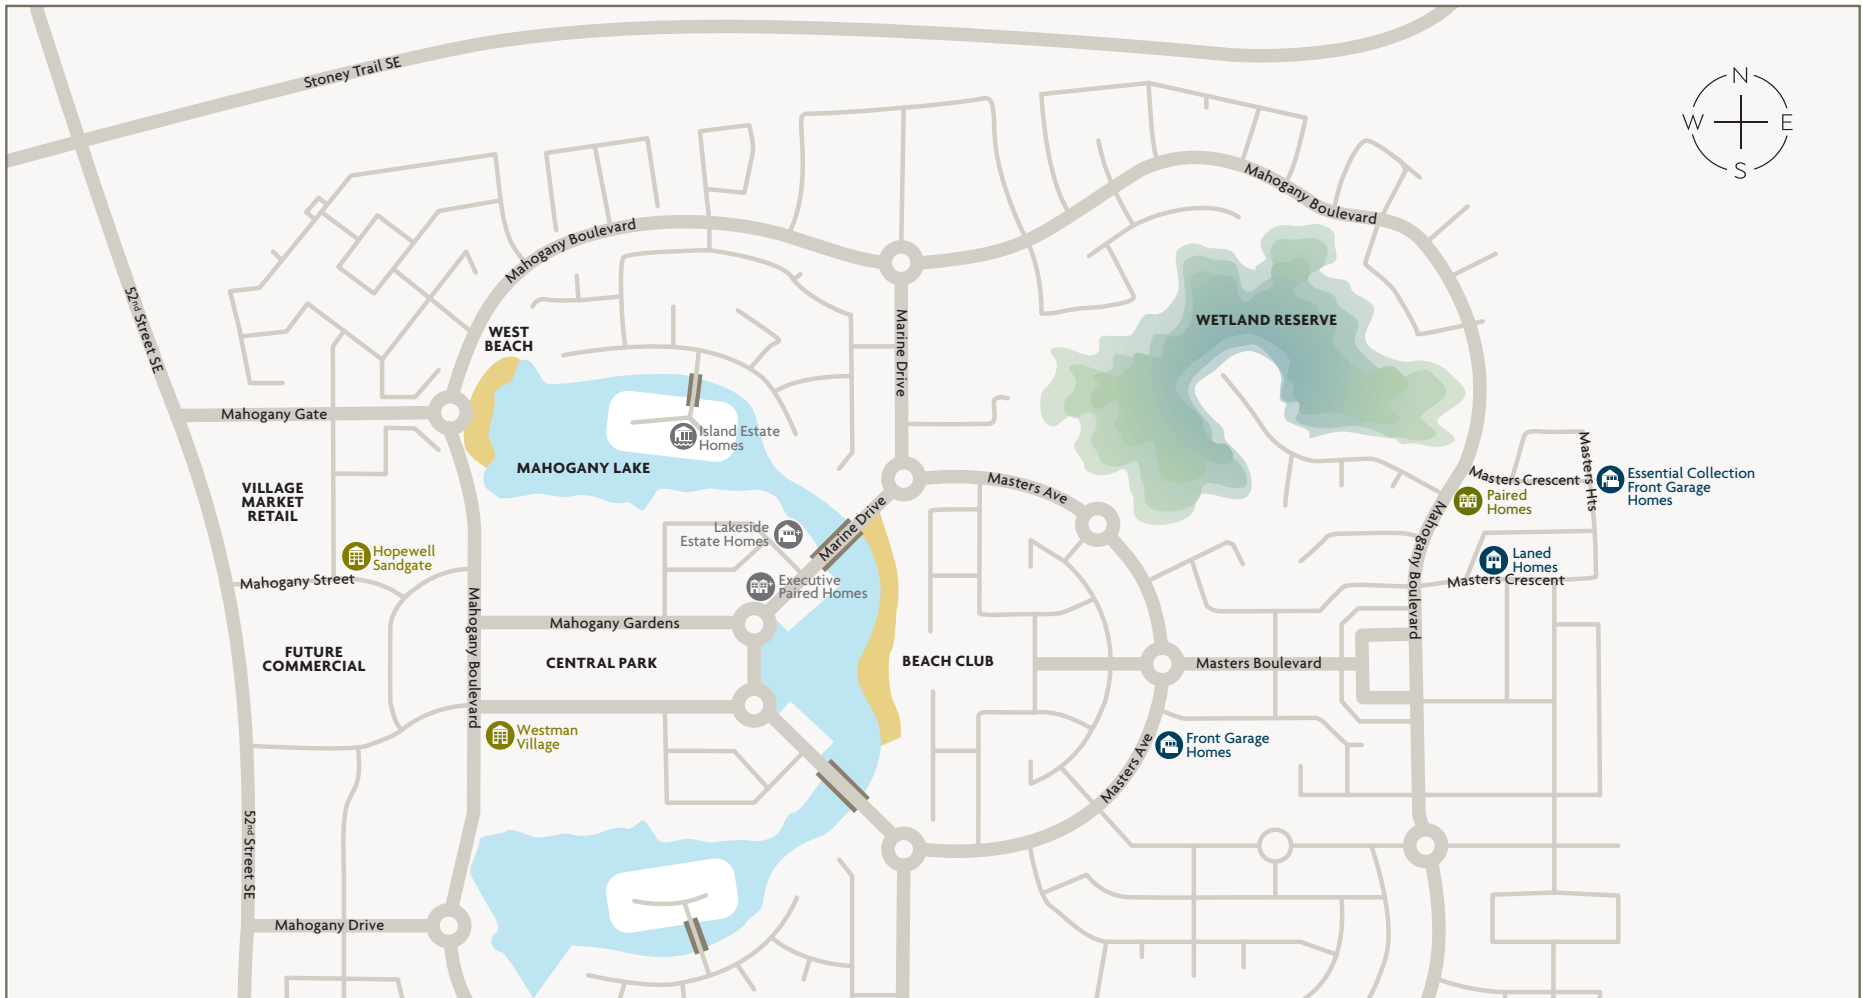

DRIVING DIRECTIONS

Travel South on Deerfoot to Stoney Trail SE. Head East on Stoney Trail SE and then take a right onto 52nd Street heading South. Take your first left onto Mahogany Gate.